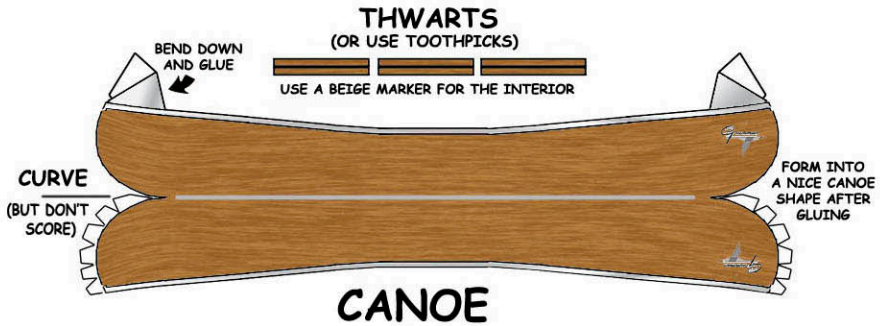

**OPTIONAL
THREE BLADED PROP**

CANOE

THE BEAVER IS QUITE CAPABLE OF HAULING LONG, AWKWARD LOADS STRAPPED TO ITS' PONTOONS.
STRAP ONE ON AND GO LOOKING FOR AN ISOLATED LAKE, LOADED WITH FISH JUST ITCHIN' TO GET CAUGHT

**OPTIONAL ROLLED SPINNER - ROLL AROUND ROUND TOOTHPICK
BULLET SHAPED FOR USE WITH 3-BLADED PROPELLOR**

CANOE