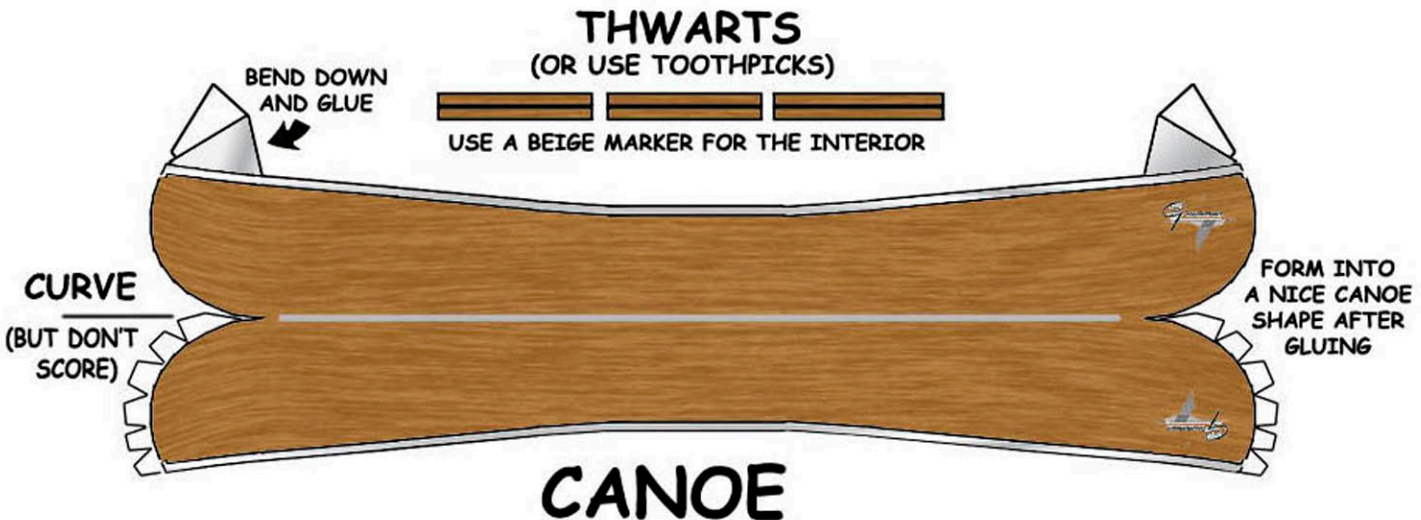

**OPTIONAL
THREE BLADED PROP**

CANOE

THE BEAVER IS QUITE CAPABLE OF HAULING LONG, AWKWARD LOADS STRAPPED TO ITS' PONTOONS.
STRAP ONE ON AND GO LOOKING FOR AN ISOLATED LAKE, LOADED WITH FISH JUST ITCHIN' TO GET CAUGHT

**OPTIONAL ROLLED SPINNER - ROLL AROUND ROUND TOOTHPICK
BULLET SHAPED FOR USE WITH 3-BLADED PROPELLOR**

CANOE